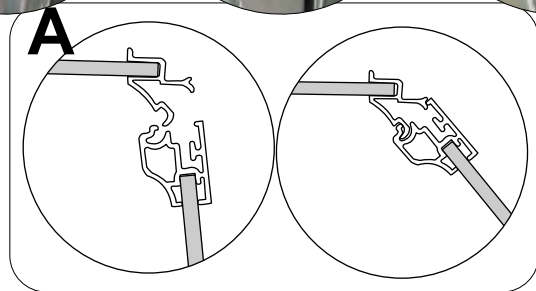

599-8005

Installation instructions

SIZE: 90*90*205 CM

Installation instructions

Tools Required(not Supplied)

when you're ready to start,make sure that you have the following tools to hand,plenty of space and a clean dry area for assembly.

Two people are needed.

Please note:although these instructions are comprehensive,We always recommend that a technically competent installer should undertake installation.

Tape measure

Screwdriver

Spirit Level

Installation instructions

Lift the rear part of bottom basin, and then insert one end of the pipe into the drainage hole

Installation instructions

Installation instructions

Installation instructions

Installation instructions