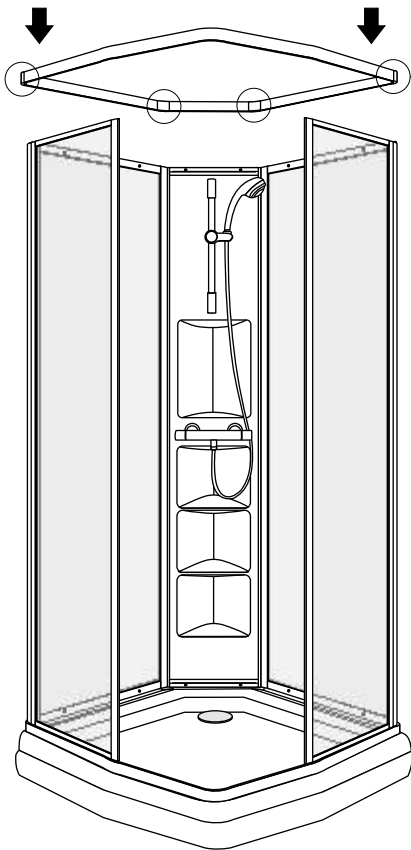

599-8005

Installation instructions

SIZE: 90*90*205 CM

Installation instructions

Tools Required(not Supplied)

when you're ready to start,make sure that you have the following tools to hand,plenty of space and a clean dry area for assembly.

Installation instructions

Lift the rear part of bottom basin, and then insert one end of the pipe into the drainage hole

Installation instructions

Installation instructions

Installation instructions

Installation instructions