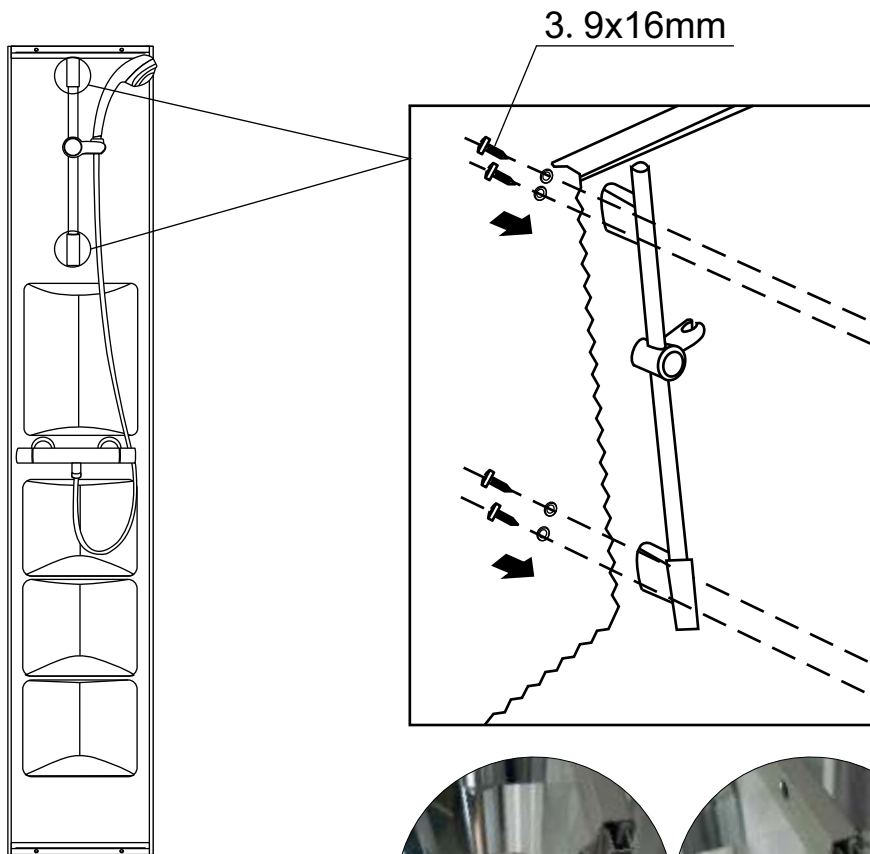

599-8005

Installation instructions

SIZE: 90*90*205 CM

Installation instructions

Tools Required(not Supplied)

when you're ready to start,make sure that you have the following tools to hand,plenty of space and a clean dry area for assembly.

Two people are needed.

Please note:although these instructions are comprehensive,We always recommend that a technically competent installer should undertake installation.

Tape measure

Screwdriver

Spirit Level

Installation instructions

Lift the rear part of bottom basin, and then insert one end of the pipe into the drainage hole

Installation instructions

Installation instructions

Installation instructions

Installation instructions