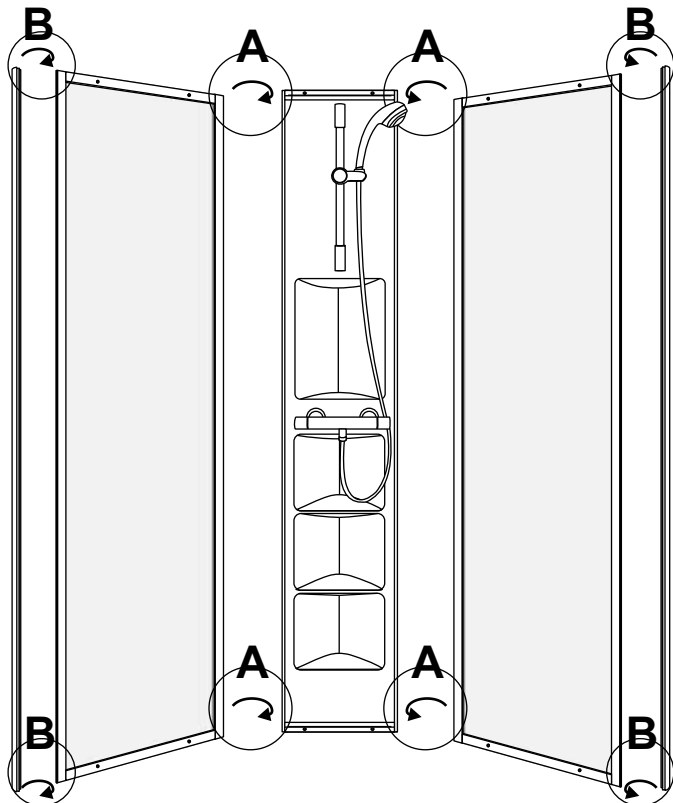

599-8005

Installation instructions

SIZE: 90*90*205 CM

Installation instructions

Tools Required(not Supplied)

when you're ready to start,make sure that you have the following tools to hand,plenty of space and a clean dry area for assembly.

Two people are needed.

Please note:although these instructions are comprehensive,We always recommend that a technically competent installer should undertake installation.

Tape measure

Screwdriver

Spirit Level

Installation instructions

Lift the rear part of bottom basin, and then insert one end of the pipe into the drainage hole

Installation instructions

Installation instructions

Installation instructions

Installation instructions