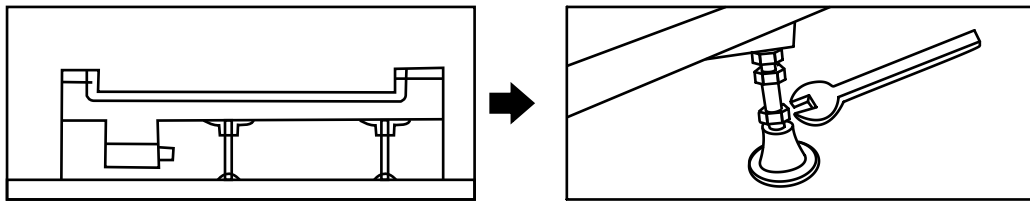

599-8005

Installation instructions

SIZE: 90*90*205 CM

Installation instructions

Tools Required(not Supplied)

when you're ready to start,make sure that you have the following tools to hand,plenty of space and a clean dry area for assembly.

Two people are needed.

Please note:although these instructions are comprehensive,We always recommend that a technically competent installer should undertake installation.

Tape measure

Screwdriver

Spirit Level

Installation instructions

Lift the rear part of bottom basin, and then insert one end of the pipe into the drainage hole

Installation instructions

Installation instructions

Installation instructions

Installation instructions