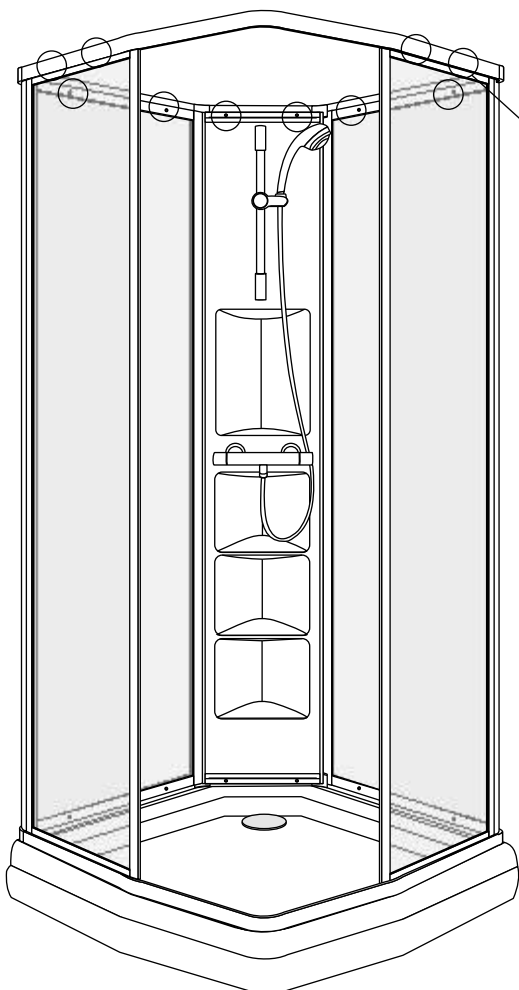

599-8005

Installation instructions

SIZE: 90*90*205 CM

Installation instructions

Tools Required(not Supplied)

when you're ready to start,make sure that you have the following tools to hand,plenty of space and a clean dry area for assembly.

Installation instructions

Lift the rear part of bottom basin, and then insert one end of the pipe into the drainage hole

Installation instructions

Installation instructions

Installation instructions

Installation instructions