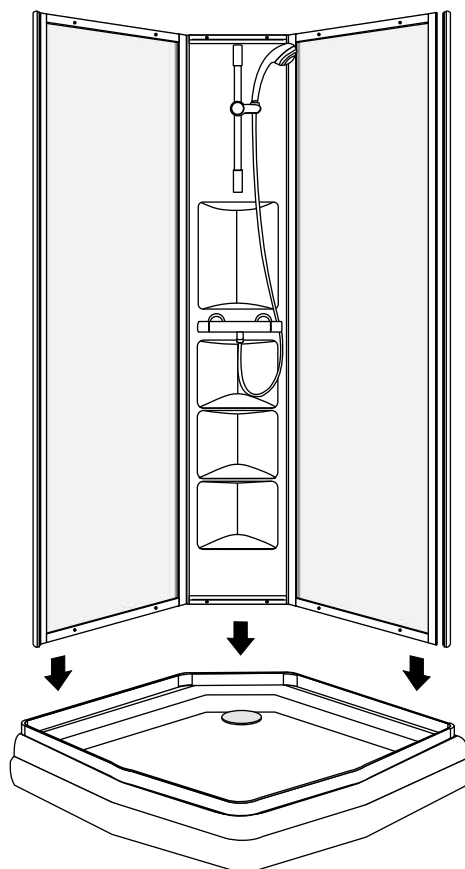

599-8005

Installation instructions

SIZE: 90*90*205 CM

Installation instructions

Tools Required(not Supplied)

when you're ready to start,make sure that you have the following tools to hand,plenty of space and a clean dry area for assembly.

Installation instructions

Lift the rear part of bottom basin, and then insert one end of the pipe into the drainage hole

Installation instructions

Installation instructions

Installation instructions

Installation instructions