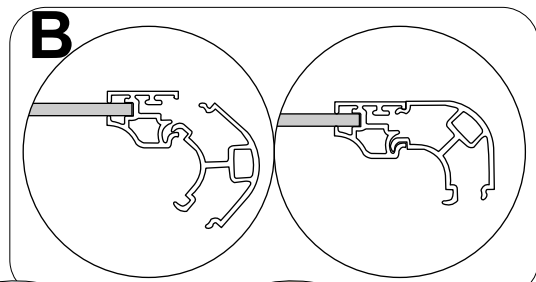

599-8005

Installation instructions

SIZE: 90*90*205 CM

Installation instructions

Tools Required(not Supplied)

when you're ready to start,make sure that you have the following tools to hand,plenty of space and a clean dry area for assembly.

Two people are needed.

Please note:although these instructions are comprehensive,We always recommend that a technically competent installer should undertake installation.

Tape measure

Screwdriver

Spirit Level

Installation instructions

Lift the rear part of bottom basin, and then insert one end of the pipe into the drainage hole

Installation instructions

Installation instructions

Installation instructions

Installation instructions