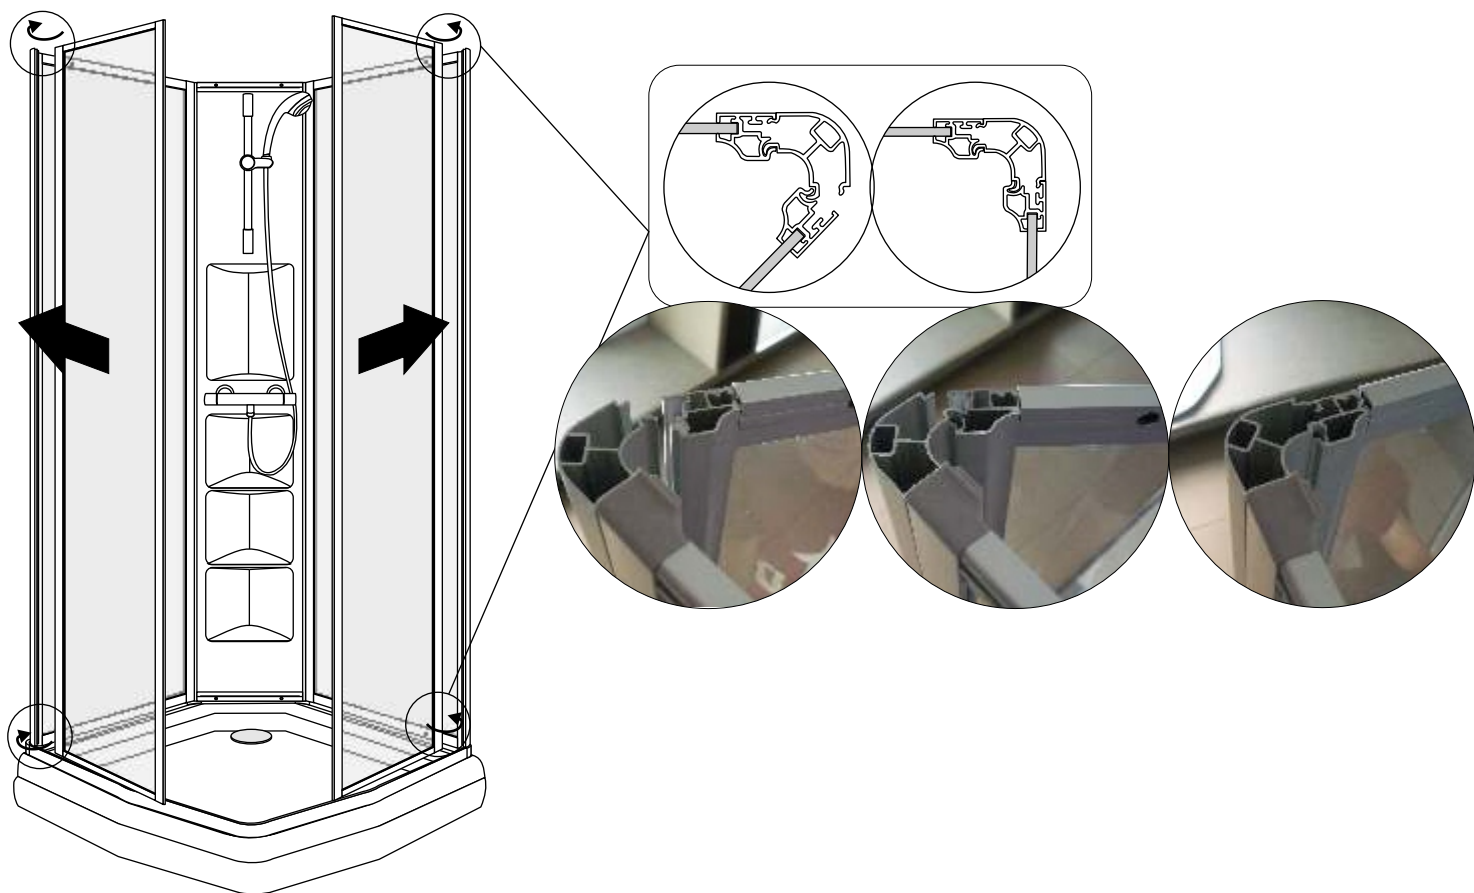

Two people are needed.

Please note:although these instructions are comprehensive,We always recommend that a technically competent installer should undertake installation.

Tape measure

Screwdriver

Spirit Level

Installation instructions

Lift the rear part of bottom basin, and then insert one end of the pipe into the drainage hole

Installation instructions

Installation instructions

Installation instructions

Installation instructions