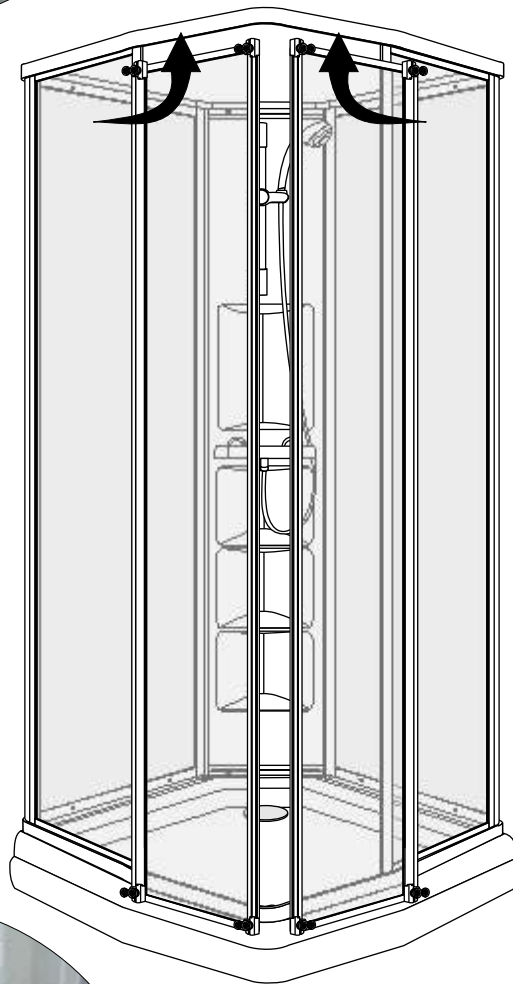

Installation instructions