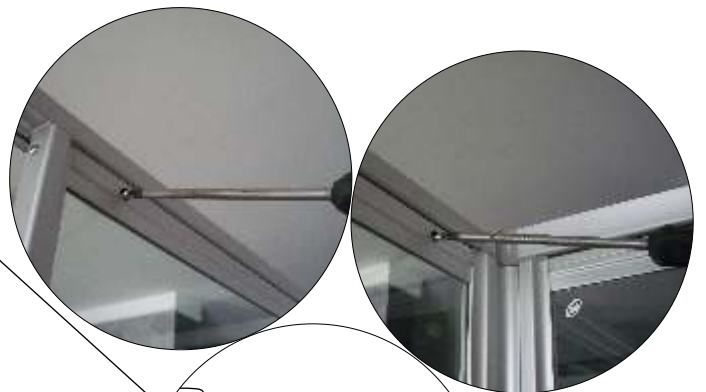

Two people are needed.

Please note:although these instructions are comprehensive,We always recommend that a technically competent installer should undertake installation.

Tape measure

Screwdriver

Spirit Level

Installation instructions

Lift the rear part of bottom basin, and then insert one end of the pipe into the drainage hole

Installation instructions

Installation instructions

Installation instructions

Installation instructions