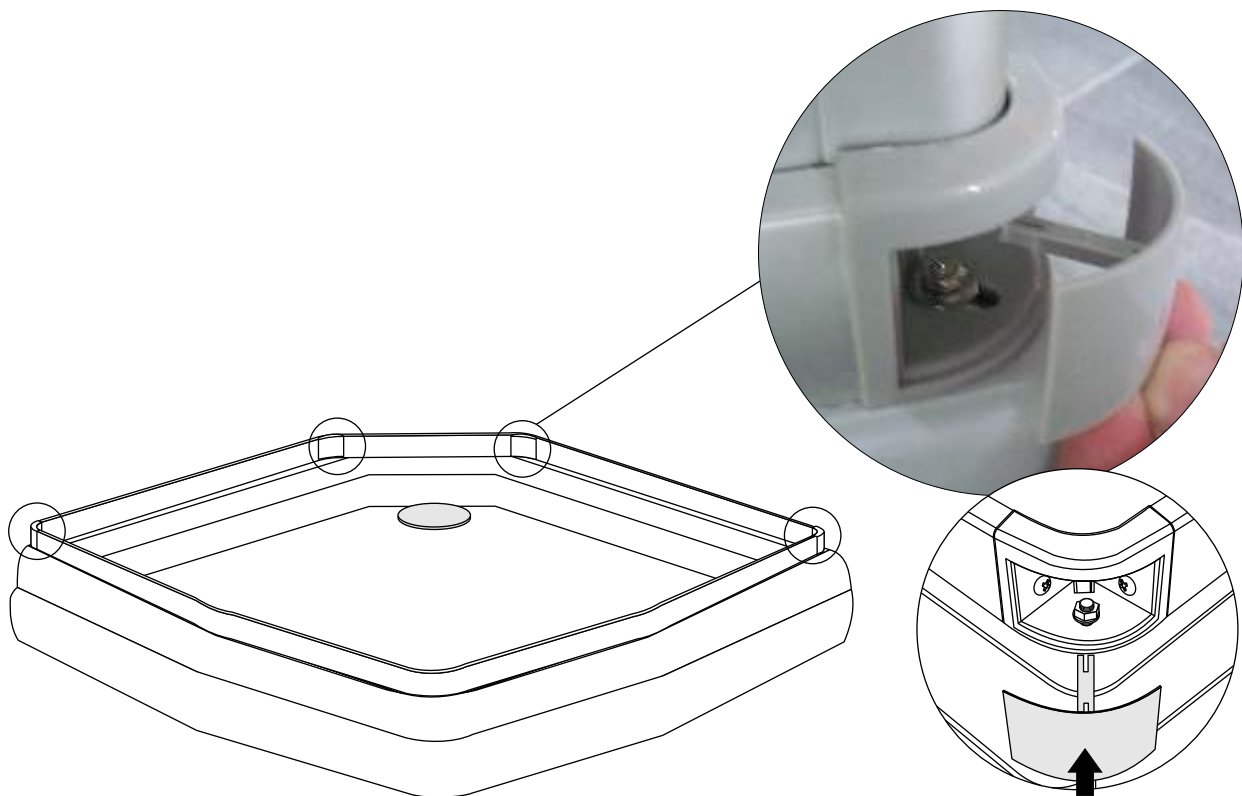

599-8005

Installation instructions

SIZE: 90*90*205 CM

Installation instructions

Tools Required(not Supplied)

when you're ready to start,make sure that you have the following tools to hand,plenty of space and a clean dry area for assembly.

Two people are needed.

Please note:although these instructions are comprehensive,We always recommend that a technically competent installer should undertake installation.

Tape measure

Screwdriver

Spirit Level

Installation instructions

Lift the rear part of bottom basin, and then insert one end of the pipe into the drainage hole

Installation instructions

Installation instructions

Installation instructions

Installation instructions