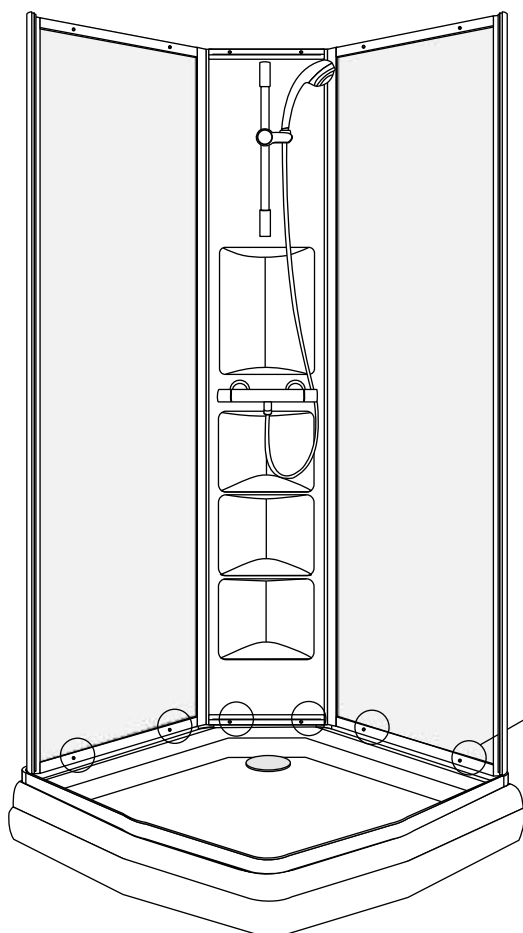

599-8005

Installation instructions

SIZE: 90*90*205 CM

Installation instructions

Tools Required(not Supplied)

when you're ready to start,make sure that you have the following tools to hand,plenty of space and a clean dry area for assembly.

Installation instructions

Lift the rear part of bottom basin, and then insert one end of the pipe into the drainage hole

Installation instructions

Installation instructions

Installation instructions

Installation instructions