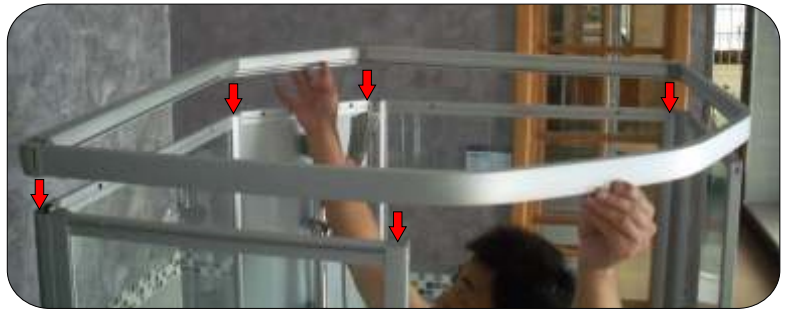

Two people are needed.

Please note:although these instructions are comprehensive,We always recommend that a technically competent installer should undertake installation.

Tape measure

Screwdriver

Spirit Level

Installation instructions

Lift the rear part of bottom basin, and then insert one end of the pipe into the drainage hole

Installation instructions

Installation instructions

Installation instructions

Installation instructions