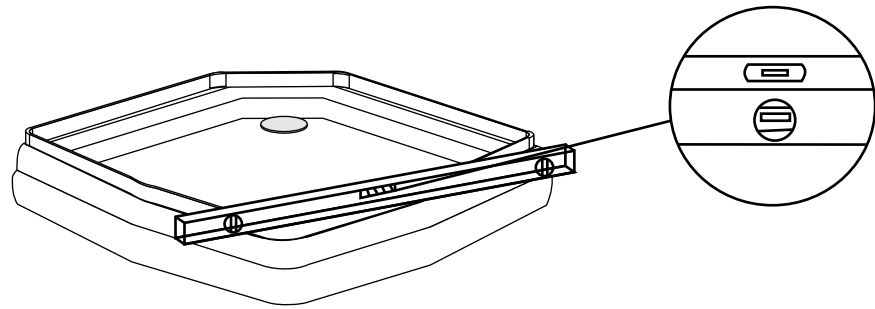

599-8005

Installation instructions

SIZE: 90*90*205 CM

Installation instructions

Tools Required(not Supplied)

when you're ready to start,make sure that you have the following tools to hand,plenty of space and a clean dry area for assembly.

Two people are needed.

Please note:although these instructions are comprehensive,We always recommend that a technically competent installer should undertake installation.

Tape measure

Screwdriver

Spirit Level

Installation instructions

Lift the rear part of bottom basin, and then insert one end of the pipe into the drainage hole

Installation instructions

Installation instructions

Installation instructions

Installation instructions