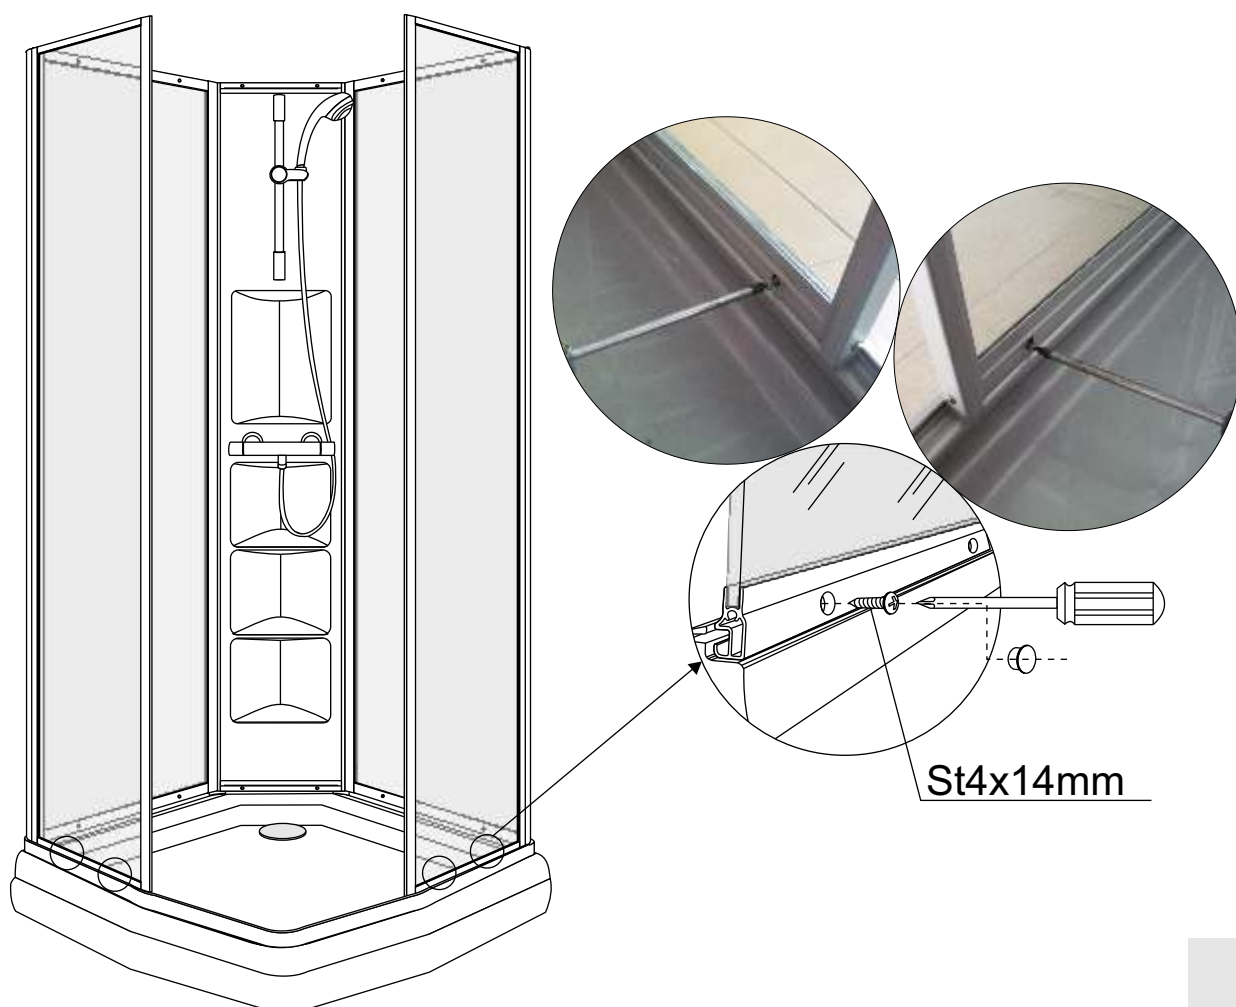

Two people are needed.

Please note:although these instructions are comprehensive,We always recommend that a technically competent installer should undertake installation.

Tape measure

Screwdriver

Spirit Level

Installation instructions

Lift the rear part of bottom basin, and then insert one end of the pipe into the drainage hole

Installation instructions

Installation instructions

Installation instructions

Installation instructions