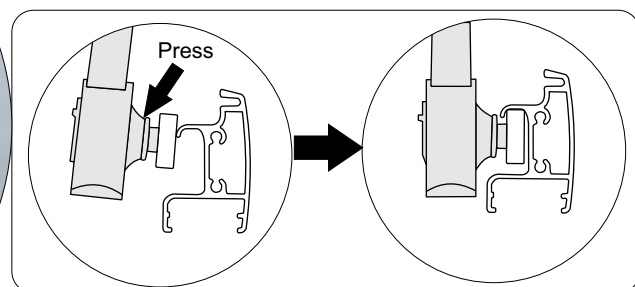

Two people are needed.

Please note:although these instructions are comprehensive,We always recommend that a technically competent installer should undertake installation.

Tape measure

Screwdriver

Spirit Level

Installation instructions

Lift the rear part of bottom basin, and then insert one end of the pipe into the drainage hole

Installation instructions

Installation instructions

Installation instructions

Installation instructions

Installation instructions

Installation instructions