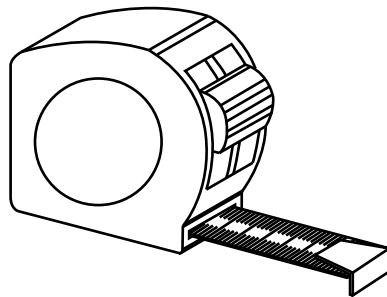

599-8005

Installation instructions

SIZE: 90*90*205 CM

Installation instructions

Tools Required(not Supplied)

when you're ready to start,make sure that you have the following tools to hand,plenty of space and a clean dry area for assembly.

Two people are needed.

Please note:although these instructions are comprehensive,We always recommend that a technically competent installer should undertake installation.

Tape measure

Screwdriver

Spirit Level

Installation instructions

Lift the rear part of bottom basin, and then insert one end of the pipe into the drainage hole

Installation instructions

Installation instructions

Installation instructions

Installation instructions