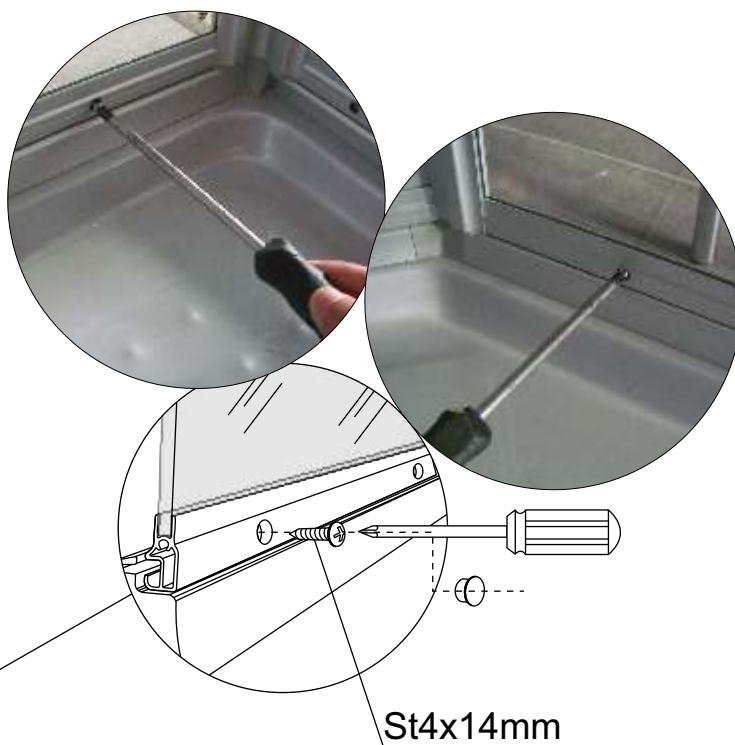

Two people are needed.

Please note:although these instructions are comprehensive,We always recommend that a technically competent installer should undertake installation.

Tape measure

Screwdriver

Spirit Level

Installation instructions

Lift the rear part of bottom basin, and then insert one end of the pipe into the drainage hole

Installation instructions

Installation instructions

Installation instructions

Installation instructions