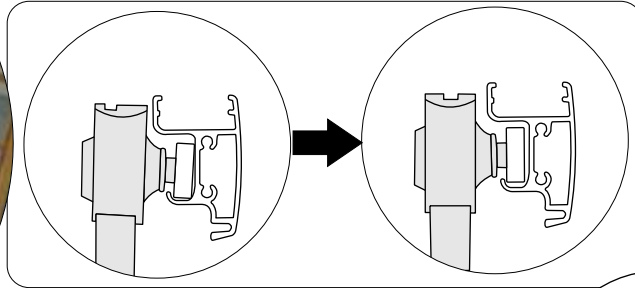

Installation instructions