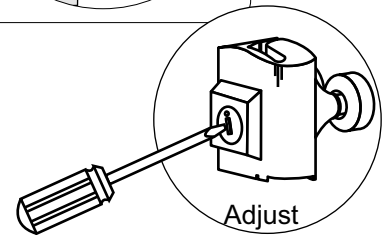

Installation instructions