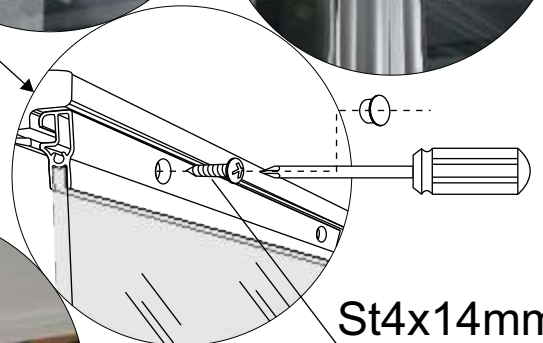

Two people are needed.

Please note:although these instructions are comprehensive,We always recommend that a technically competent installer should undertake installation.

Tape measure

Screwdriver

Spirit Level

Installation instructions

Lift the rear part of bottom basin, and then insert one end of the pipe into the drainage hole

Installation instructions

Installation instructions

Installation instructions

Installation instructions